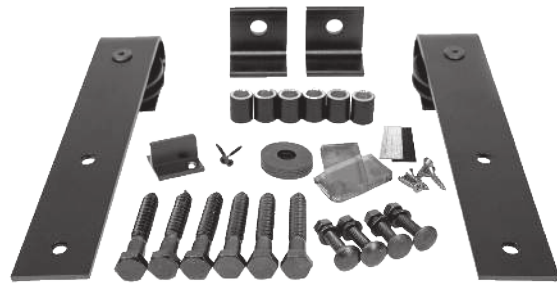

GOLDBERG BROTHERS

BARN DOOR HARDWARE

GOLDBERG BROTHERS

BARN DOOR HARDWARE

MORE CHOICES

- **Standard Series**
our top-of-the-line, heavy duty hardware
- **MP Series**
an economical choice for lighter-weight doors
- **Stainless Steel Series**
an elegant and modern alternative to traditional hardware
- **Shutter Series**
just the right size for shutters and cabinets
- **Hidden Roller Series**
traditional hardware gets a modern, minimalist makeover
- **Display Series**
non-rolling hardware for decorative uses
- **Barnfold™**
folding barn door hardware for closet doors and more
- **Barn Door Edge Wrap**
make a custom-sized door from almost any material

Standard Series J-Strap Hardware Set

MORE OPTIONS

- **Colors**
up to 16* powder coat colors or raw steel
- **Styles**
up to 5* different roller-hanger styles
- **Sizes**
many popular track lengths, with custom lengths available
- **Expansion**
add-on kits available for custom installations
- **Accessories**
door handles, privacy latches, Soft Stop, and more

* Available options vary by series.

Standard Series Roller Hangers

MP Series Roller Hangers

MORE VERSATILITY

- **Single Door**
- **Biparting Pair**
- **Bypass** 2 stacked doors
- **Biparting Bypass** 2 pairs of stacked doors
- **Triple Slide** 3 stacked doors

Pull Handles & Flush Pulls

Privacy Latches

Silent Rollers

All-in-one Guide

Roller Hanger Stabilizers

Lag Bolt Caps

Decorative Trims

ECONOMY COLORS		
RAW STEEL (not coated)	MATTE BLACK TEXTURE	BRONZE TEXTURE