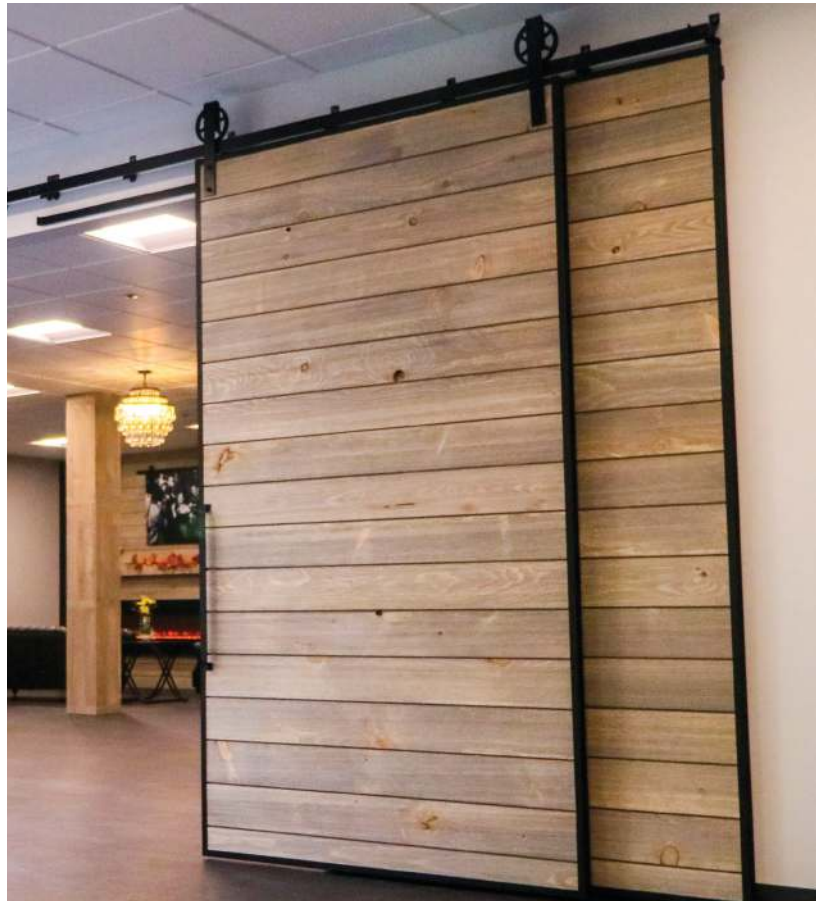

GOLDBERG BROTHERS

BARN DOOR HARDWARE

GOLDBERG BROTHERS

BARN DOOR HARDWARE

MORE CHOICES

- **Standard Series**
our top-of-the-line, heavy duty hardware
- **MP Series**
an economical choice for lighter-weight doors
- **Stainless Steel Series**
an elegant and modern alternative to traditional hardware
- **Shutter Series**
just the right size for shutters and cabinets
- **Hidden Roller Series**
traditional hardware gets a modern, minimalist makeover
- **Display Series**
non-rolling hardware for decorative uses
- **Barnfold™**
folding barn door hardware for closet doors and more
- **Barn Door Edge Wrap**
make a custom-sized door from almost any material

Standard Series J-Strap Hardware Set

MORE OPTIONS

- **Colors**
up to 16* powder coat colors or raw steel
- **Styles**
up to 5* different roller-hanger styles
- **Sizes**
many popular track lengths, with custom lengths available
- **Expansion**
add-on kits available for custom installations
- **Accessories**
door handles, privacy latches, Soft Stop, and more

* Available options vary by series.

Standard Series Roller Hangers

MP Series Roller Hangers

MORE VERSATILITY

- **Single Door**
- **Biparting Pair**
- **Bypass** 2 stacked doors
- **Biparting Bypass** 2 pairs of stacked doors
- **Triple Slide** 3 stacked doors