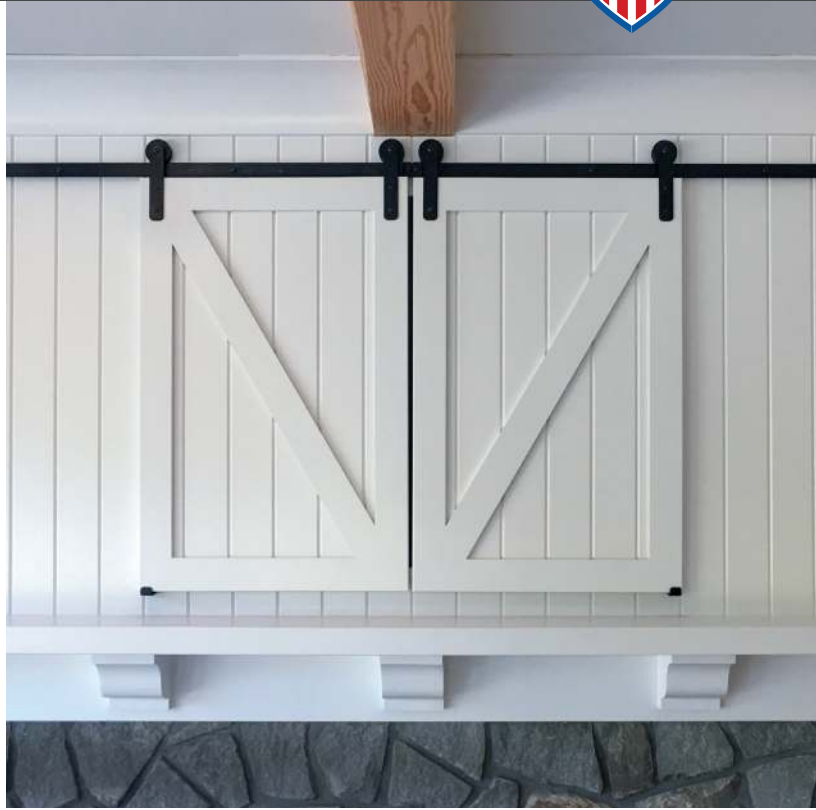

GOLDBERG BROTHERS

BARN DOOR HARDWARE

GOLDBERG BROTHERS

BARN DOOR HARDWARE

MORE CHOICES

- **Standard Series**
our top-of-the-line, heavy duty hardware
- **MP Series**
an economical choice for lighter-weight doors
- **Stainless Steel Series**
an elegant and modern alternative to traditional hardware
- **Shutter Series**
just the right size for shutters and cabinets
- **Hidden Roller Series**
traditional hardware gets a modern, minimalist makeover
- **Display Series**
non-rolling hardware for decorative uses
- **Barnfold™**
folding barn door hardware for closet doors and more
- **Barn Door Edge Wrap**
make a custom-sized door from almost any material

Standard Series J-Strap Hardware Set

MORE OPTIONS

- **Colors**
up to 16* powder coat colors or raw steel
- **Styles**
up to 5* different roller-hanger styles
- **Sizes**
many popular track lengths, with custom lengths available
- **Expansion**
add-on kits available for custom installations
- **Accessories**
door handles, privacy latches, Soft Stop, and more