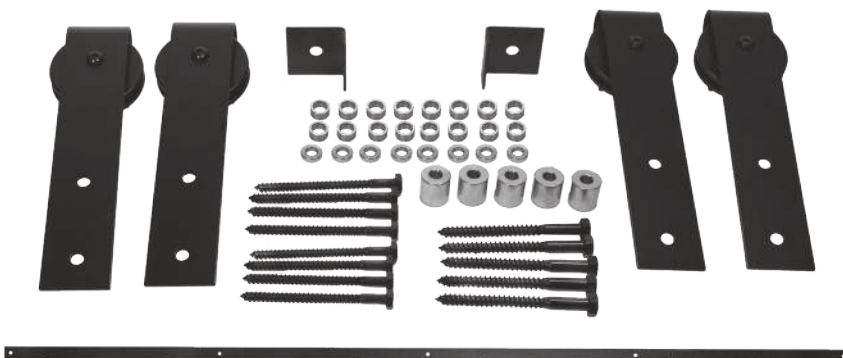

## Barn door hardware just for looks

- Attaches to decorative shutters and window trim
- Fits shutters up to 1½" thick
- Available with J-strap or wagon wheel dummy hangers
- Dummy hangers can be installed anywhere along the track
- Tracks sold separately in eight standard lengths from 2' to 8'
- Custom-length tracks available by special order
- Complete sets also available with track included
- No weight limit because hardware is only decorative
- Weather-resistant, zinc-coated bolts and aluminum spacers
- Available in 3 colors: matte black, silver, bronze texture

Add a distinctive touch to the outside of your home with exterior Dummy Roller Series hardware from Goldberg Brothers. These powder-coated steel dummy hangers and tracks make decorative window shutters look like functional barn doors, but the dummy hangers don't actually move once installed.

#### Single-shutter complete set includes:

- 4' track
- 2 J-strap or wagon wheel dummy hangers
- 2 track stops
- All necessary bolts and spacers

#### Dual-shutter complete set includes:

- 8' track
- 4 J-strap or wagon wheel dummy hangers
- 2 track stops
- All necessary bolts and spacers

(track not to scale.)