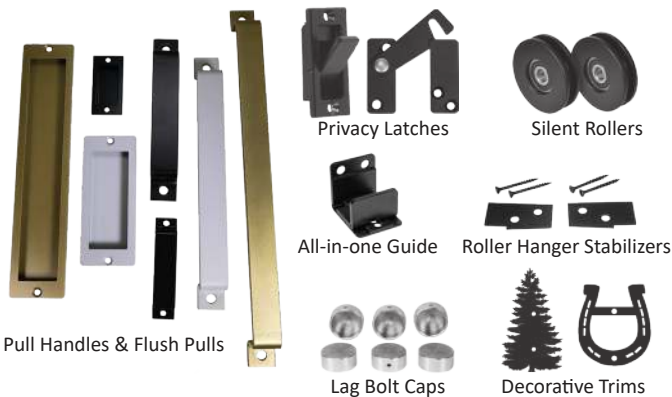

Standard Series J-Strap Hardware Set

MORE OPTIONS

- **Colors**
up to 16* powder coat colors or raw steel
- **Styles**
up to 8* different roller-hanger styles
- **Sizes**
many popular track lengths, with custom lengths available
- **Expansion**
add-on kits available for custom installations
- **Accessories**
door handles, privacy latches, Soft Stop, and more

* Available options vary by series.

Standard Series Roller Hangers

MP Series Roller Hangers

MORE VERSATILITY

- **Single Door** our most popular configuration
- **Biparting Pair** 2 doors meet in the middle
- **Bypass** 2 stacked doors
- **Biparting Bypass** 2 pairs of stacked doors
- **Triple Slide** 3 stacked doors
- **Custom** unique combinations are possible

Standard Series

Hidden Roller Series

Stainless Steel Series

Barnfold® Series

Pull Handles & Flush Pulls

Privacy Latches

Silent Rollers

All-in-one Guide

Roller Hanger Stabilizers

Lag Bolt Caps

Decorative Trims

Soft Stop motion buffer system

ECONOMY COLORS			STANDARD COLORS			UPGRADE COLORS	
RAW STEEL (not coated)	MATTE BLACK TEXTURE	BRONZE TEXTURE	BLACK	SILVER METALLIC	ARCH BRONZE	RUSTIC BROWN	JACOB'S GOLD
DESIGNER COLORS							
PC CHROME	REGAL RED	ROCKET WHITE	BLUE RIBBON	FLINT GRAY TEXTURE	DARK GRAY TEXTURE	WHITE BRONZE TEXTURE	SILVER VEIN COPPER VEIN