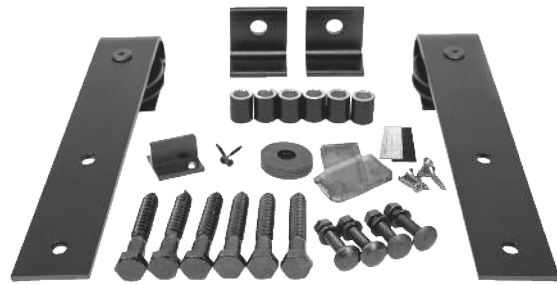

GOLDBERG BROTHERS

BARN DOOR HARDWARE

Stainless Steel Series

Shutter Series

Standard Series

**Standard & Hidden Roller Series
with Barn Door Edge Wrap**

GOLDBERG BROTHERS

BARN DOOR HARDWARE

MORE CHOICES

- **Standard Series**
our best hardware for heavier doors
- **MP/CP Series**
an economical choice for lighter doors
- **Stainless Steel Series**
an elegant and modern alternative to traditional hardware
- **Barnfold® Series**
folding barn door hardware for closet doors and more
- **Hidden Roller Series**
traditional hardware gets a modern, minimalist makeover
- **Shutter Series**
just the right size for shutters and cabinets
- **Dummy Roller Series**
non-rolling hardware for decorative uses
- **Barn Door Edge Wrap**
make a custom-sized door from almost any material

Standard Series J-Strap Hardware Set

MORE OPTIONS

- **Colors**
up to 16* powder coat colors or raw steel
- **Styles**
up to 8* different roller-hanger styles
- **Sizes**
many popular track lengths, with custom lengths available
- **Expansion**
add-on kits available for custom installations
- **Accessories**
door handles, privacy latches, Soft Stop, and more

* Available options vary by series.

Standard Series Roller Hangers

MP Series Roller Hangers

MORE VERSATILITY

- **Single Door** our most popular configuration
- **Biparting Pair** 2 doors meet in the middle
- **Bypass** 2 stacked doors
- **Biparting Bypass** 2 pairs of stacked doors
- **Triple Slide** 3 stacked doors
- **Custom** unique combinations are possible