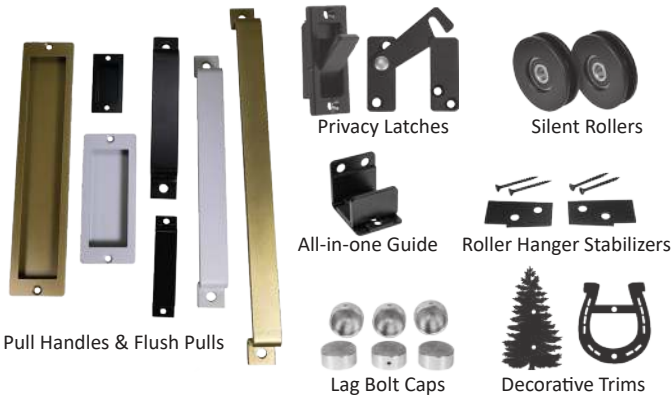

### MORE OPTIONS

- **Colors**  
up to 16\* powder coat colors or raw steel
- **Styles**  
up to 8\* different roller-hanger styles
- **Sizes**  
many popular track lengths, with custom lengths available
- **Expansion**  
add-on kits available for custom installations
- **Accessories**  
door handles, privacy latches, Soft Stop, and more

\* Available options vary by series.

Standard Series Roller Hangers

MP Series Roller Hangers

Standard Series

Hidden Roller Series

Stainless Steel Series

Barnfold® Series

Pull Handles & Flush Pulls

Privacy Latches

Silent Rollers

All-in-one Guide

Roller Hanger Stabilizers

Lag Bolt Caps

Decorative Trims

Soft Stop motion buffer system

ECONOMY COLORS			STANDARD COLORS			UPGRADE COLORS	
RAW STEEL (not coated)	MATTE BLACK TEXTURE	BRONZE TEXTURE	BLACK	SILVER METALLIC	ARCH BRONZE	RUSTIC BROWN	JACOB'S GOLD
DESIGNER COLORS							
PC CHROME	REGAL RED	ROCKET WHITE	BLUE RIBBON	FLINT GRAY TEXTURE	DARK GRAY TEXTURE	WHITE BRONZE TEXTURE	SILVER VEIN COPPER VEIN