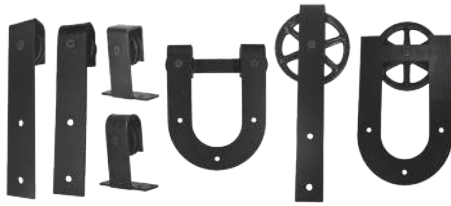

Standard Series Roller Hangers