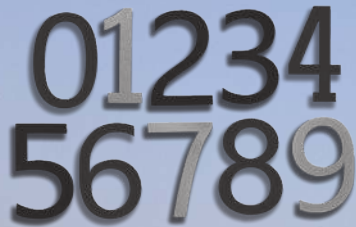

Digits are raised off the surface of the base plate for a bold appearance.

01234
56789

Choose up to five digits and a base plate, then assemble it yourself, or order it fully assembled. Letters and select symbols are also available.

Goldberg Brothers products have been proudly made in USA since 1897. Our commitment to quality, craftsmanship and value is built into everything we do.

GOLDBERG BROTHERS HOUSE NUMBER SIGNS

Goldberg Brothers house number signs are an attractive, uniform way to identify addresses in tract housing developments, apartment complexes, and more. Large characters and contrasting base plates are legible in a wide range of lighting conditions. And rust-resistant materials stand up to weather in any climate.

- 20"×7" aluminum base plate
- Stainless steel mounting screws
- 5¼" tall aluminum characters meet most safety standards
- Characters can be left or right justified, or centered
- Three colors: Matte Black, Silver, and Bronze Texture

Digits are raised off the surface of the base plate for a bold appearance.

Choose up to five digits and a base plate, then assemble it yourself. Letters and select symbols are available by special order.